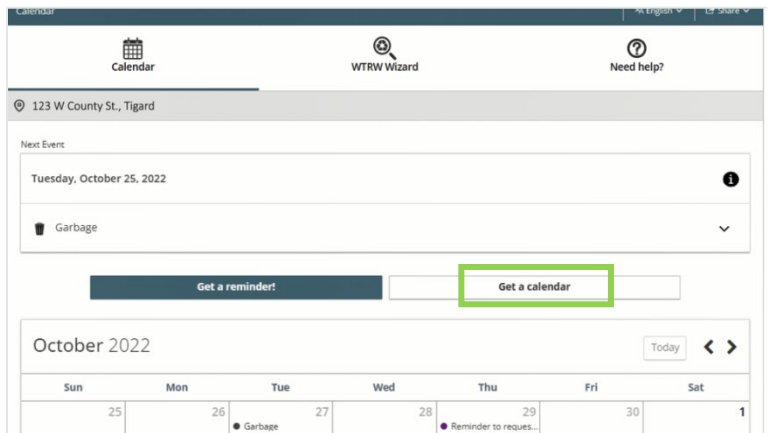

How to add your collection calendar to a personal digital calendar

1. Go to the Washington County Solid Waste and Recycling webpage to find the Garbage and Recycling Day tool. WashingtonCountyRecycles.com/GRD
2. Enter your address. Include both the house number and street.
3. Click **Get a calendar**

4. Choose your preferred digital calendar and follow the provided instructions.